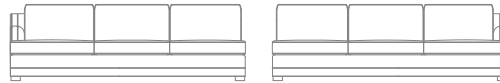

74 SOFA
74" w x 44" d x 34" h
seat width: 62"; seat depth: 24"
seat height: 20"; arm height: 24"
with nail: COM 16 yds, COL 249 sqft
no nail: COM 16.5 yds, COL 263 sqft

84 SOFA
84" w x 44" d x 34" h
seat width: 72"; seat depth: 24"
seat height: 20"; arm height: 24"
with nail: COM 17.5 yds, COL 272 sqft
no nail: COM 18 yds, COL 287 sqft

94 SOFA
94" w x 44" d x 34" h
seat width: 82"; seat depth: 24"
seat height: 20"; arm height: 24"
with nail: COM 19 yds, COL 294 sqft
no nail: COM 20 yds, COL 309 sqft

104 SOFA
104" w x 44" d x 34" h
seat width: 92"; seat depth: 24"
seat height: 20"; arm height: 24"
with nail: COM 20.5 yds, COL 322 sqft
no nail: COM 21 yds, COL 338 sqft

LEFT OR RIGHT ARM CHAISE
36" w x 70" d x 34" h
seat width: 30"; seat depth: 50"
seat height: 20"; arm height: 24"
with nail: COM 11.5 yds, COL 169 sqft
no nail: COM 12 yds

LEFT OR RIGHT ARM LOVESEAT
no nail:

LEFT OR RIGHT ARM SOFA
101" w x 44" d x 34" h
seat width: 97"; seat depth: 24"
seat height: 20"; arm height: 24"
with nail: COM 21.5 yds, COL 334 sqft
no nail: COM 21 yds, COL 348 sqft

LEFT OR RIGHT ARM RETURN SOFA
112" w x 44" d x 34" h
seat width: 89"; seat depth: 24"
seat height: 20"; arm height: 24"
with nail: COM 24 yds, COL 379 sqft
no nail: COM 25 yds, COL 395 sqft