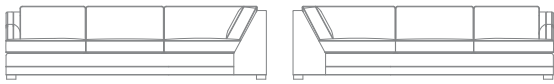

74 SOFA
74" w x 44" d x 34" h
seat width: 62"; seat depth: 24"
seat height: 20"; arm height: 24"
with nail: COM 16 yds, COL 249 sqft
no nail: COM 16.5 yds, COL 263 sqft

84 SOFA
84" w x 44" d x 34" h
seat width: 72"; seat depth: 24"
seat height: 20"; arm height: 24"
with nail: COM 17.5 yds, COL 272 sqft
no nail: COM 18 yds, COL 287 sqft

94 SOFA
94" w x 44" d x 34" h
seat width: 82"; seat depth: 24"
seat height: 20"; arm height: 24"
with nail: COM 19 yds, COL 294 sqft
no nail: COM 20 yds, COL 309 sqft

104 SOFA
104" w x 44" d x 34" h
seat width: 92"; seat depth: 24"
seat height: 20"; arm height: 24"
with nail: COM 20.5 yds, COL 322 sqft
no nail: COM 21 yds, COL 338 sqft

LEFT OR RIGHT ARM CHAISE
36" w x 70" d x 34" h
seat width: 30"; seat depth: 50"
seat height: 20"; arm height: 24"
with nail: COM 11.5 yds, COL 169 sqft
no nail: COM 12 yds

LEFT OR RIGHT ARM LOVESEAT
no nail:

LEFT OR RIGHT ARM SOFA
101" w x 44" d x 34" h
seat width: 97"; seat depth: 24"
seat height: 20"; arm height: 24"
with nail: COM 21.5 yds, COL 334 sqft
no nail: COM 21 yds, COL 348 sqft

LEFT OR RIGHT ARM RETURN SOFA
112" w x 44" d x 34" h
seat width: 89"; seat depth: 24"
seat height: 20"; arm height: 24"
with nail: COM 24 yds, COL 379 sqft
no nail: COM 25 yds, COL 395 sqft