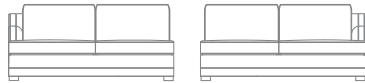

LEFT OR RIGHT ARM LOVESEAT
no nail: